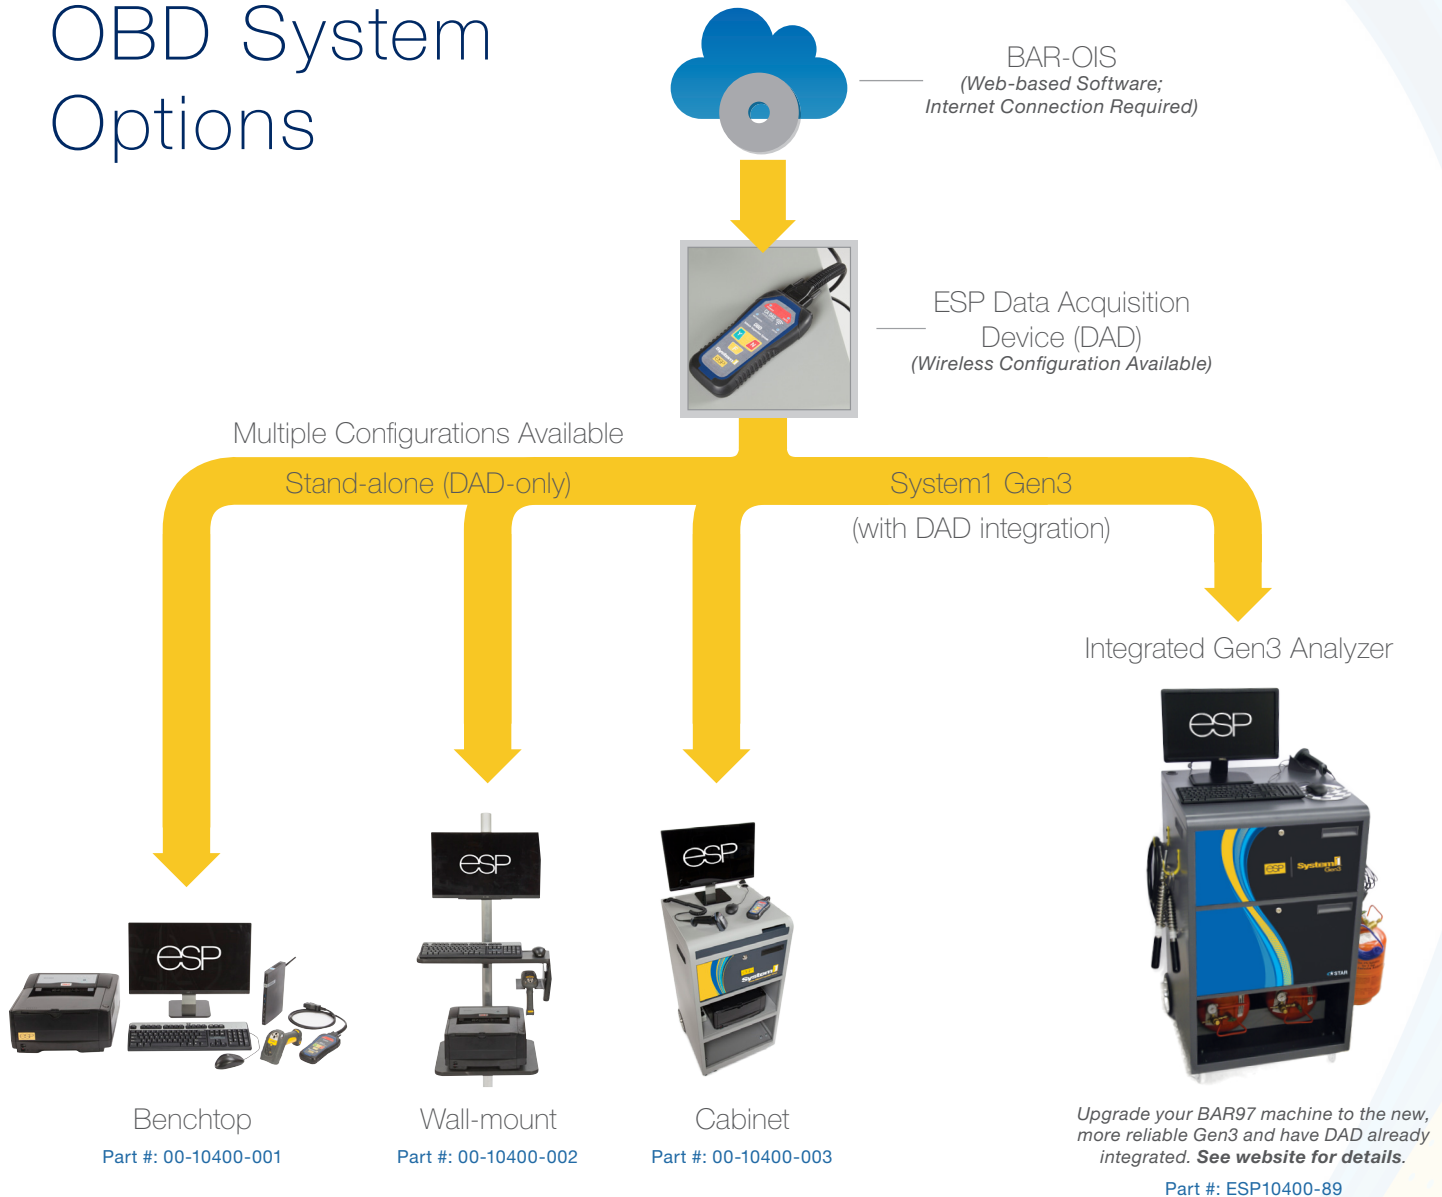

OBD System Options

ESP OBD Inspection System Standard Features

Available in benchtop, wall-mount, cabinet or integrated with the ESP System1 Gen3.

- Wired/Wireless DAD unit complete with:
  - Connection Status Indicator
  - Vehicle or battery power
  - User-friendly LEDs allow technicians to quickly determine device and vehicle status
  - Self-test capability to ensure device and cable integrity
  - Guarantee to be BAR-certified
- Bar code scanner
  - Shop-grade 25' wired cable or wireless option
- Personal computer
  - Windows 7 operating system
  - Custom operator interface
- 19.5" LCD backlight display
- Full-size keyboard, environmentally sealed
- Mouse
- Laser printer

Corporate Headquarters:
7 Kripes Road
East Granby, CT 06026-9720

California Office:
1410 S. Acacia Ave., Unit A
Fullerton, CA 92831

For more information:
www.esp-global.com
800-695-4377