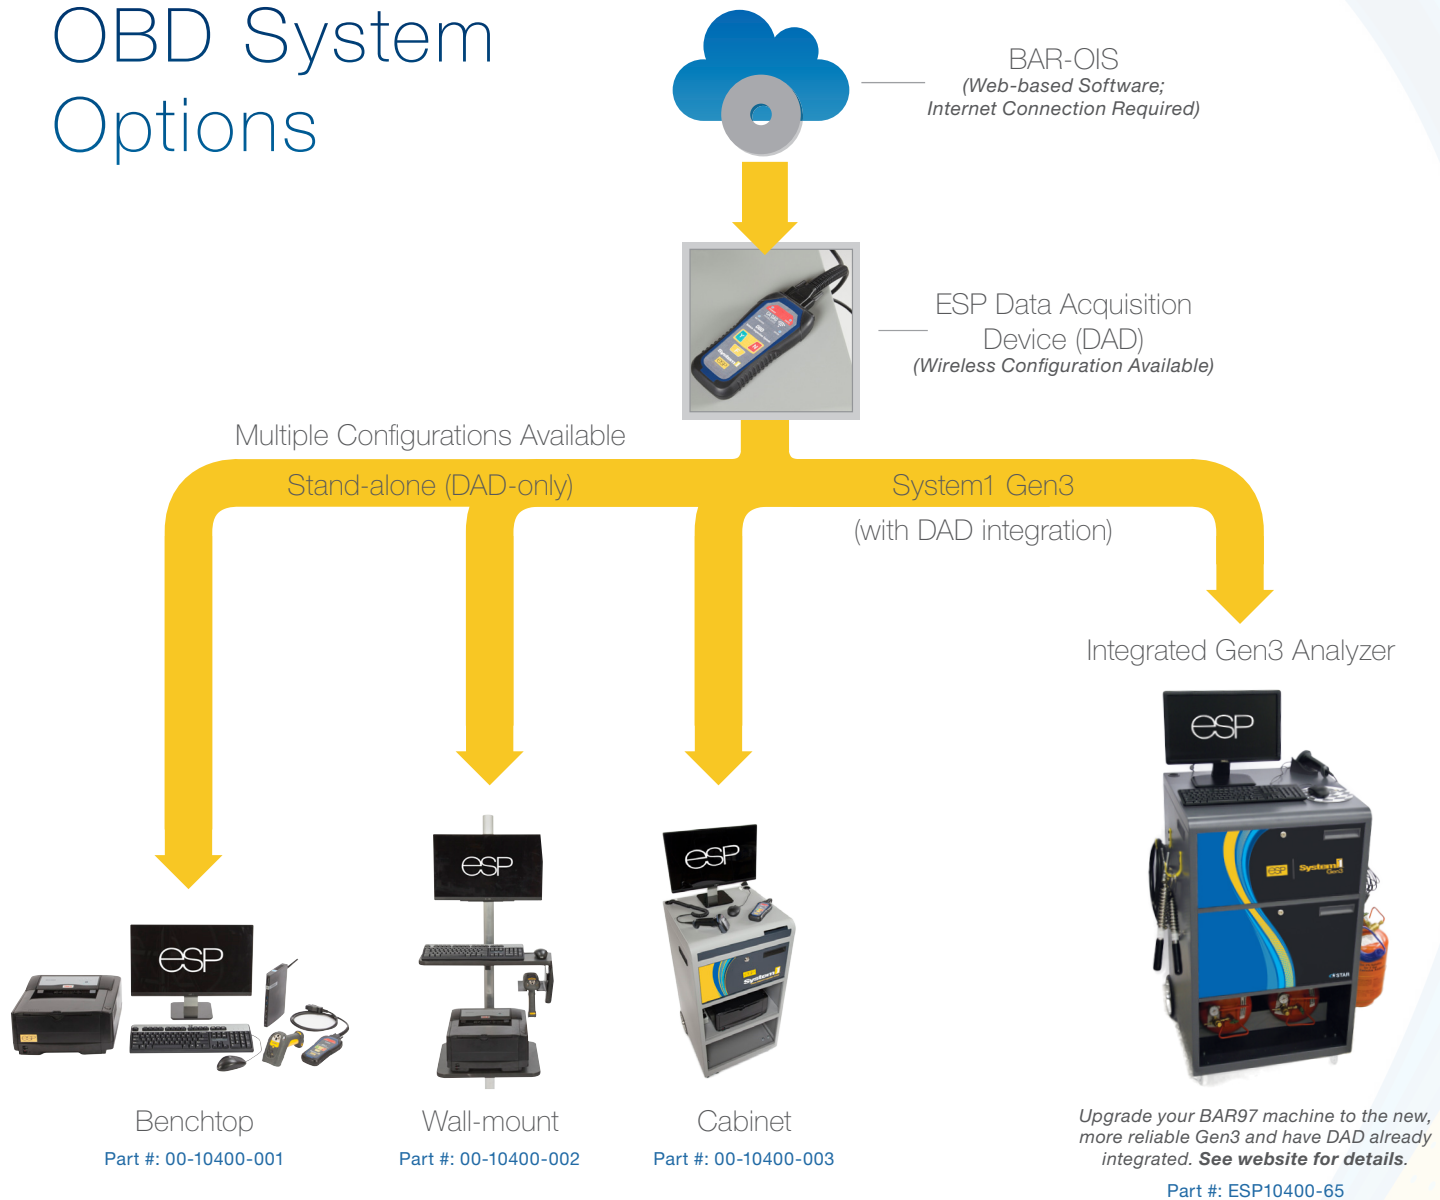

OBD System Options

ESP OBD Inspection System Standard Features

Available in benchtop, wall-mount, cabinet or integrated with the ESP System1 Gen3.

- Wired/Wireless DAD unit complete with:
  - Connection Status Indicator
  - Vehicle or battery power
  - User-friendly LEDs allow technicians to quickly determine device and vehicle status
  - Self-test capability ensures device and cable integrity
  - Guaranteed to be BAR-certified
- Bar code scanner
  - Shop-grade 25' wired cable or wireless option
- Personal computer
  - Windows 7 operating system
  - Custom operator interface
- 19.5" LCD backlight display
- Full size keyboard, environmentally sealed
- Mouse
- Laser printer

Corporate Headquarters:
7 Kripes Road
East Granby, CT 06026-9720

California Office:
1410 S. Acacia Ave., Unit A
Fullerton, CA 92831

For more information:
www.esp-global.com
800-695-4377